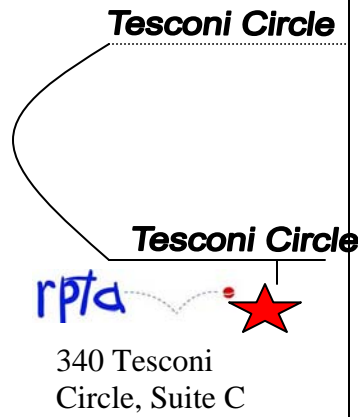

340 Tesconi Circle m Suite C

From North –Hwy 101 South
Steele Ln (Rt) to North Dutton, (Lft) 2nd
Tesconi Circle (Rt)

Or

From South – Hwy 101 North,
College Ave (Lft) to North Dutton (Rt),
Tesconi Circle (Lft)

Old Location
2999Cleveland Ave

Coddington
Center

**New Location
As of Sept 6**

Steele Lane / Guerneville Rd

Cleveland Ave

No Dutton Ave

College Ave

North

US. 101

South